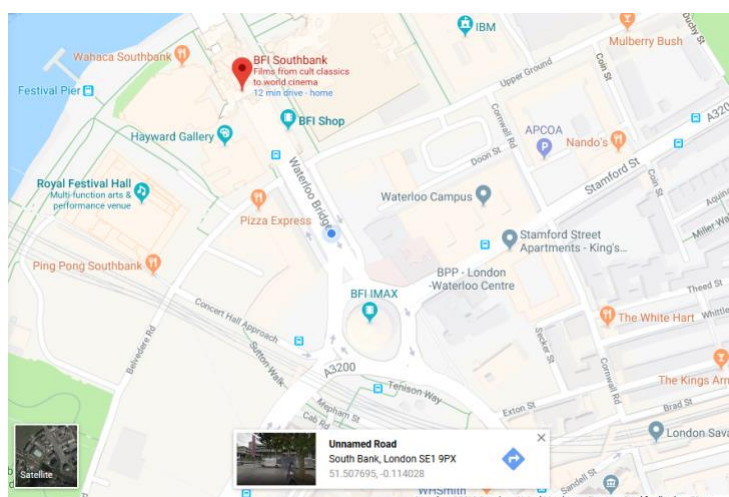

LOCATION ONE - BFI Southbank, Belvedere Road, London, SE1 8XT.

Closest train station:
Waterloo